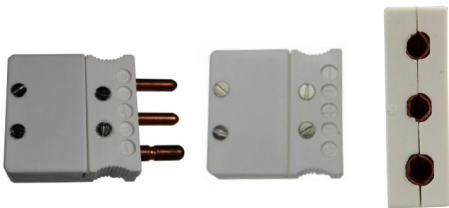

INTERNET: www.temperatureshop.com.au

EMAIL: sales@temperature.com.au

2 & 3 PIN RTD CONNECTORS

MINI HEAT

Part Number Description

TCMH116U 3 Pin Mini Plug Copper

TCMH126U 3 Pin Mini Jack Copper

TCMH160 3 Pin Mini Cable Clamp

TCMH131U 3 Pin Mini Panel Jack (Not Circular)

LARGE HEAT

Part Number Description

TCMH16U 3 Pin Large Plug Copper

TCMH25U 3 Pin Large Jack Copper

TCMH40 3 Pin Large Cable Clamp

TCMH33U 3 Pin Large Panel Jack (Not Circular)

MINI MARLIN

Part Number Description

TCMA1261U 3 Pin Mini Plug Copper

TCMA1211U 3 Pin Mini Jack Copper

TCMA1282 3 Pin Mini Cable Clamp

LARGE MARLIN

Part Number Description

TCMA1061U 3 Pin Large Plug Copper

LARGE MARLIN

Part Number Description

- TCMA1060P Marlin Large round plug type CU (Suitable for type R,S & B Thermocouples)
- TCMA1010P Marlin Large round socket type CU (Suitable for type R,S & B Thermocouples)