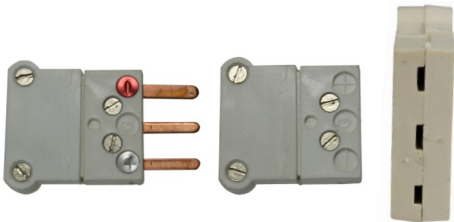

INTERNET: www.temperatureshop.com.au

EMAIL: sales@temperature.com.au

2 & 3 PIN RTD CONNECTORS

MINI HEAT

Part Number Description

TCMH116U 3 Pin Mini Plug Copper

TCMH126U 3 Pin Mini Jack Copper

TCMH160 3 Pin Mini Cable Clamp

TCMH131U 3 Pin Mini Panel Jack (Not Circular)

LARGE HEAT

Part Number Description

TCMH16U 3 Pin Large Plug Copper

TCMH25U 3 Pin Large Jack Copper

TCMH40 3 Pin Large Cable Clamp

TCMH33U 3 Pin Large Panel Jack (Not Circular)

MINI MARLIN

Part Number Description

TCMA1261U 3 Pin Mini Plug Copper

TCMA1211U 3 Pin Mini Jack Copper

TCMA1282 3 Pin Mini Cable Clamp

LARGE MARLIN

Part Number Description

TCMA1061U 3 Pin Large Plug Copper

LARGE MARLIN

Part Number Description

- TCMA1060P Marlin Large round plug type CU (Suitable for type R,S & B Thermocouples)
- TCMA1010P Marlin Large round socket type CU (Suitable for type R,S & B Thermocouples)