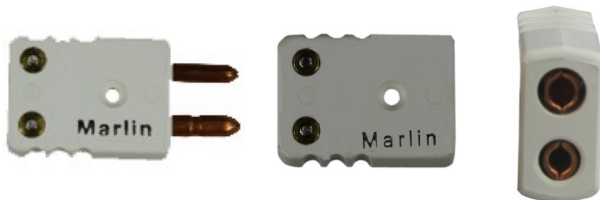

TCMH131U 3 Pin Mini Panel Jack (Not Circular)

LARGE HEAT

Part Number Description

TCMH16U 3 Pin Large Plug Copper

TCMH25U 3 Pin Large Jack Copper

TCMH40 3 Pin Large Cable Clamp

TCMH33U 3 Pin Large Panel Jack (Not Circular)

MINI MARLIN

Part Number Description

TCMA1261U 3 Pin Mini Plug Copper

TCMA1211U 3 Pin Mini Jack Copper

TCMA1282 3 Pin Mini Cable Clamp

LARGE MARLIN

Part Number Description

TCMA1061U 3 Pin Large Plug Copper

- TCMA1270040 Tube Adaptor marlin to suit mini 1.0mm & 1.5mm tube
- TCMA1295 Panel Mount kit marlin to suit mini socket panel
- TCMA1095 Panel mount face plate only Marlin to suit large plug or socket

LARGE MARLIN

Part Number Description

- TCMA1060P Marlin Large round plug type CU (Suitable for type R,S & B Thermocouples)
- TCMA1010P Marlin Large round socket type CU (Suitable for type R,S & B Thermocouples)