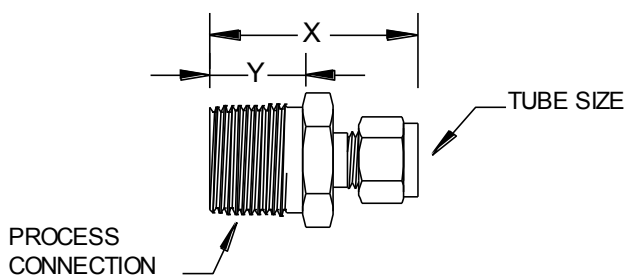

EMAIL: sales@temperature.com.au

COMPRESSION FITTINGS

Brass
Bored Thru Male Connector
METRIC

316 Stainless Steel
Bored Thru Male Connector
METRIC

TUBE SIZE	THREAD	MODEL
3.0mm	M16 x 1.5	TC23B1630
4.5mm	M16 x 1.5	TC23B1645
6.0mm	M16 x 1.5	TC23B1660

TUBE SIZE	THREAD	MODEL
3.0mm	M16 x 1.5	TC23S1630
4.5mm	M16 x 1.5	TC23S1645
6.0mm	M16 x 1.5	TC23S1660
3.0mm	M20 x 1.5	TC23S2030
6.0mm	M20 x 1.5	TC23S2060

1/8" NPT/BSPT	X = 34mm	Y = 9mm
1/4" NPT/BSPT	X = 38mm	Y = 14mm
1/2" NPT/BSPT	X = 45mm	Y = 19mm