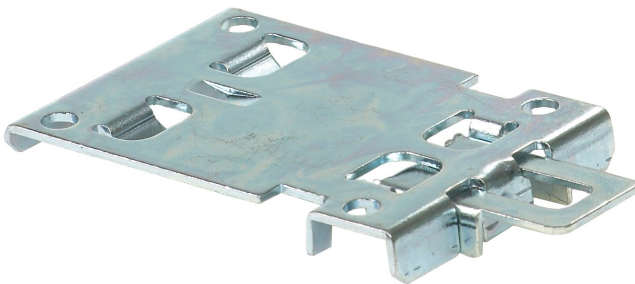

INTERNET: www.temperatureshop.com.au

EMAIL: sales@temperature.com.au

HEAT SINKS FOR TCA SOLID STATE RELAY

BASE MOUNTED HEAT SINK

| Model No | Rating | Size |
|----------|--------|------------------|
| TCSH1 | 10 AMP | 125 x 60 x 80 mm |
| TCSH2 | 25 AMP | 125 x 60 x 120mm |
| TCSH3 | 40 AMP | 125 x 60 x 150mm |

Anodised Black Finish

DIN RAIL MOUNTED HEAT

| Model No | Rating | Size |
|----------|-----------------------|----------------|
| TCHSA | 10 AMP | 50 x 65 x 70H |
| TCHSB | 25 AMP | 100 x 65 x 70H |
| TCHSC | 40 AMP | 150 x 65 x 70H |
| TCHCLIP | Mounting for DIN rail | |

Natural Finish

All heat sinks drilled & tapped M4 to accept solid state relay

Use heat transfer compound during installation of relays.