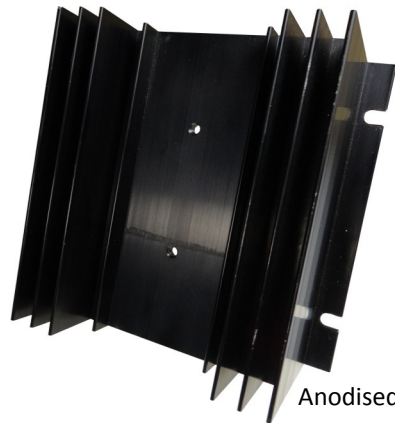

INTERNET: www.temperatureshop.com.au

EMAIL: sales@temperature.com.au

HEAT SINKS FOR TCA SOLID STATE RELAY

BASE MOUNTED HEAT SINK

| Model No | Rating | Size |
|----------|--------|------------------|
| TCSH1 | 10 AMP | 125 x 60 x 80 mm |
| TCSH2 | 25 AMP | 125 x 60 x 120mm |
| TCSH3 | 40 AMP | 125 x 60 x 150mm |

Anodised Black Finish

DIN RAIL MOUNTED HEAT

| Model No | Rating | Size |
|----------|-----------------------|----------------|
| TCHSA | 10 AMP | 50 x 65 x 70H |
| TCHSB | 25 AMP | 100 x 65 x 70H |
| TCHSC | 40 AMP | 150 x 65 x 70H |
| TCHCLIP | Mounting for DIN rail | |

Natural Finish

All heat sinks drilled & tapped M4 to accept solid state relay

Use heat transfer compound during installation of relays.