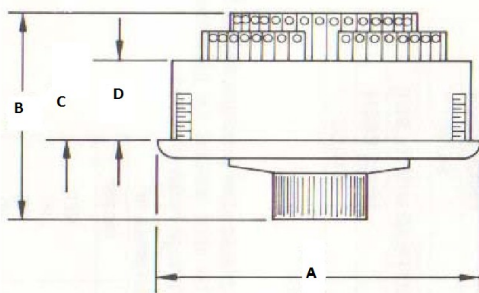

INTERNET: www.temperatureshop.com.au

EMAIL: sales@temperature.com.au

ROTARY SELECTOR SWITCHES

THERMOCOUPLE 2 WIRE

Contact	Calibration	Model No	Case Size
6 way	Thermocouple	TCKSW6	3"
12 way	Thermocouple	TCKSW12	5"

RTD 3 WIRE

Contact	Calibration	Model No	Case Size
6 way	RTD	TCPSW6	5"
12 way	RTD	TCPSW12	5"

Overall Switch Dimensions

* Nominal Case Size	Dim A	Dim B	Dim C	Dim D	Dim E	Dim F
3 Inches	3.25	3 1/4	2 1/8	1 3/8	3.187	3.710
5 Inches	5.25	3 5/8	2 1/8	1 3/8	5.187	6.540