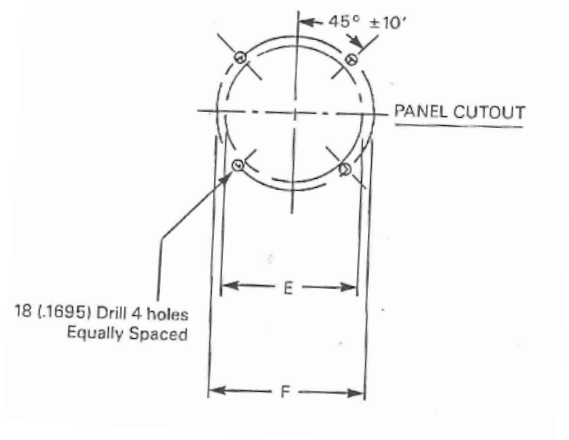

INTERNET: www.temperatureshop.com.au

EMAIL: sales@temperature.com.au

ROTARY SELECTOR SWITCHES

THERMOCOUPLE 2 WIRE

Contact	Calibration	Model No	Case Size
6 way	Thermocouple	TCKSW6	3"
12 way	Thermocouple	TCKSW12	5"

RTD 3 WIRE

Contact	Calibration	Model No	Case Size
6 way	RTD	TCPSW6	5"
12 way	RTD	TCPSW12	5"

Overall Switch Dimensions

* Nominal Case Size	Dim A	Dim B	Dim C	Dim D	Dim E	Dim F
3 Inches	3.25	3 1/4	2 1/8	1 3/8	3.187	3.710
5 Inches	5.25	3 5/8	2 1/8	1 3/8	5.187	6.540