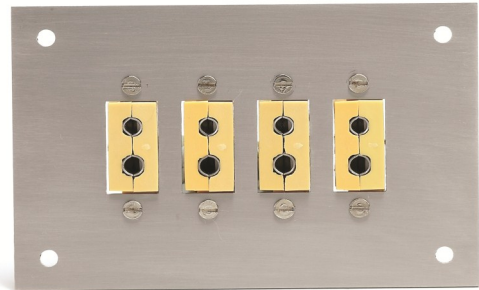

INTERNET: www.temperatureshop.com.au

EMAIL: sales@temperature.com.au

TCA STRIP PANELS

- Large Socket Panels available from stock in K,J,T,N,R/S

TYPE K

No. of Circuits	No. of Rows	Dimensions L X H mm	Model No
4	1	120 x 80	TCSP4K
6	1	140 x 80	TCSP6K
8	1	200 x 80	TCSP8K
12	1	275 x 80	TCSP12K

Laser cut 2mm thick Stainless Steel

TYPE J

No. of Circuits	No. of Rows	Dimensions L X H mm	Model No
4	1	120 x 80	TCSP4J
6	1	140 x 80	TCSP6J
8	1	200 x 80	TCSP8J
12	1	275 x 80	TCSP12J

TYPE N

No. of Circuits	No. of Rows	Dimensions L X H mm	Model No
4	1	120 x 80	TCSP4N
6	1	140 x 80	TCSP6N
8	1	200 x 80	TCSP8N
12	1	275 x 80	TCSP12N