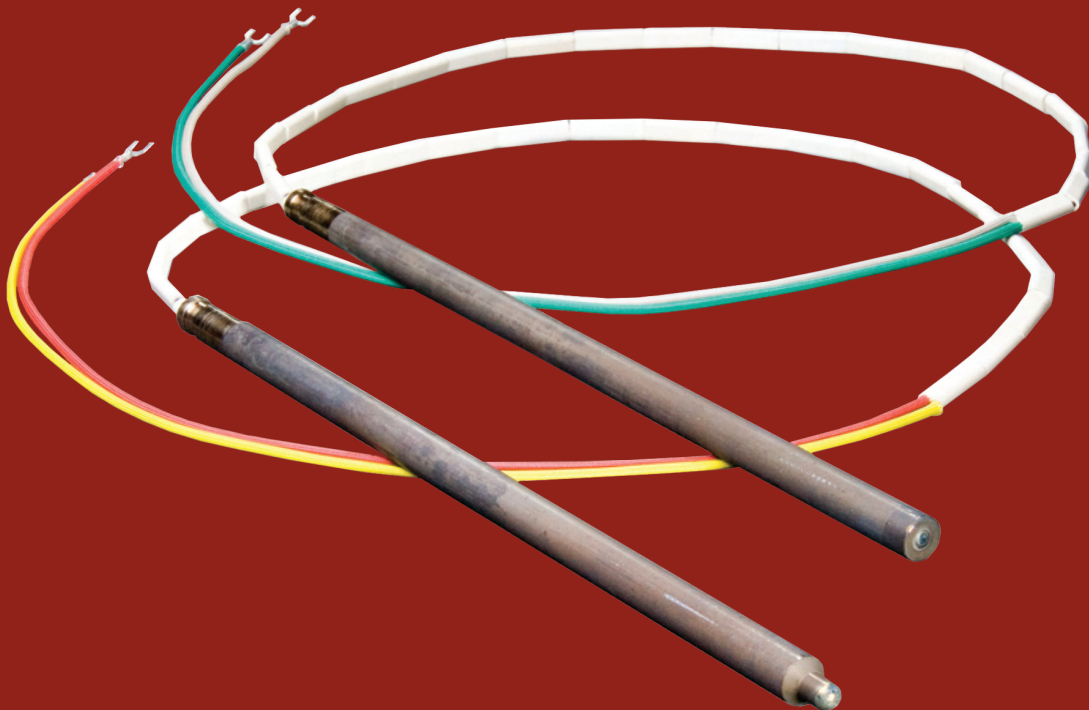

## MARSHALL THERMOCOUPLE™

The L.H. Marshall Company invented and patented the enclosed tip Thermocouple™ over 80 years ago. Over 10 million Marshall Thermocouples have been sold worldwide for precision temperature measurement. Marshall Thermocouples are reusable, durable, accurate and are a quality product engineered to meet the industry standards for temperature measurement of molten metals.

Scientific research and development at one of America's leading research facilities has led to innovations in steel composition of the Marshall protection tubes resulting in the longest lasting, multiuse thermocouple in the industry.