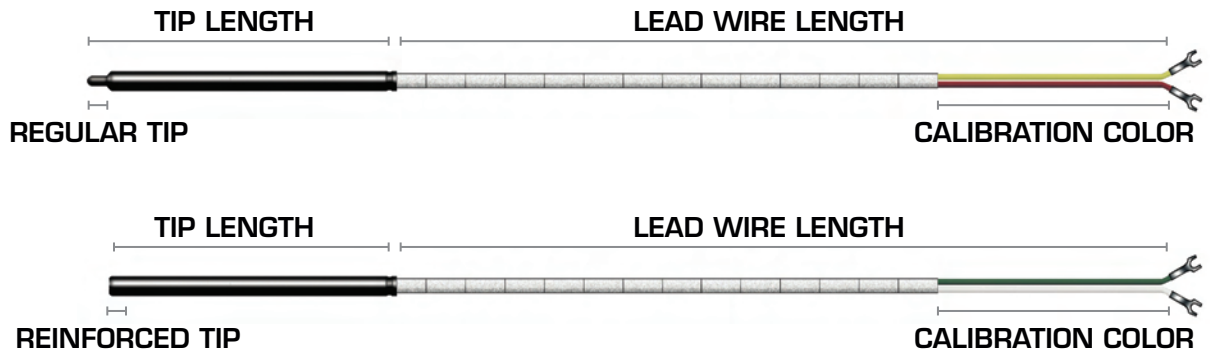

MARSHALL THERMOCOUPLE™

ORDERING INFORMATION

Fill in each Ordering Number box with the appropriate specification code. This series of numbers and letters will form the final Ordering Number.

*All thermocouples are lot calibrated at no charge. Individual calibration is available per the customer requirements.